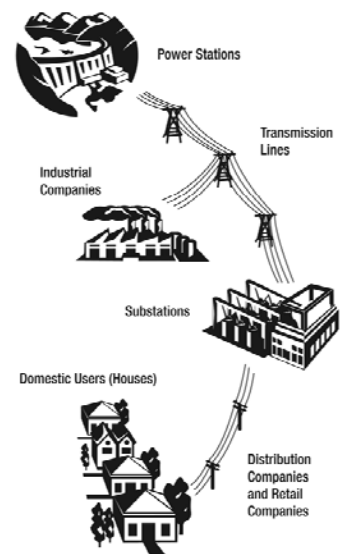

NEW GATEWAY UNITS

A Business Administration related Gateway program is now available through ESITO. With another unit just added (US 1299 Be assertive in a range of specified situations), students can now do a package of units which adds up to 11 credits. The other units are US 4249, US 3503 and US 10780.

Electrical Gateway units available include US 5911, US 6626 and US 10507 Use Personal protection equipment within an electricity network environment will soon be added.

For Gateway enquiries contact Gabrielle Riley, on careers@esito.org.nz or 07 8342696.

CAREER PATHWAYS

The electricity supply industry has many career pathways that students could enter. The trades pathways include:

- Electricity Supply electrician
- Line mechanic
- Cable jointer
- Telecommunication technician
- Mechanical fitter
- Operator

Other careers include business administrator and professional engineer ... & a whole lot more!

Electricity Supply Industry Training Organisation

ESITO

t: +64 7 834 3038
f: +64 7 834 8160
e: info@esito.org.nz

Level 2, NZI Building, 11 Garden Place, Hamilton
PO Box 1245, Hamilton 3240, New Zealand

www.esito.org.nz